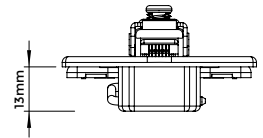

BISAGRA CLIP-ON SOFT CLOSE SEMI-CODO (PAR)

Plateado Satinado

~~$4~~ + iva

$2 + iva