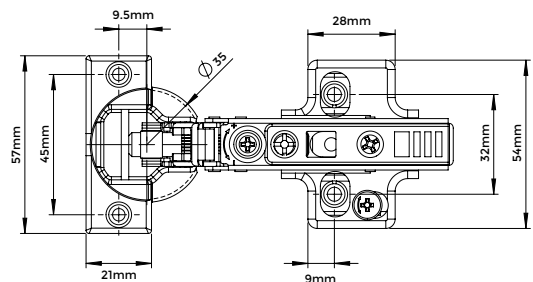

BISAGRA CORNER (PAR)

Plateado Satinado

~~$2.50~~ + iva

$0.75 + iva