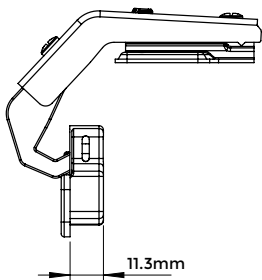

BISAGRA CORNER (PAR)

Plateado Satinado

~~$2.50~~ + iva

$0.75 + iva