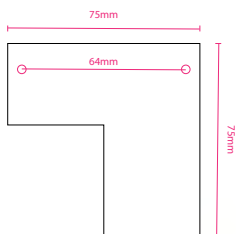

70%
SALE!

**TIRADERA
SCALA**

75mm

~~$11~~ + iva
$3.30 + iva