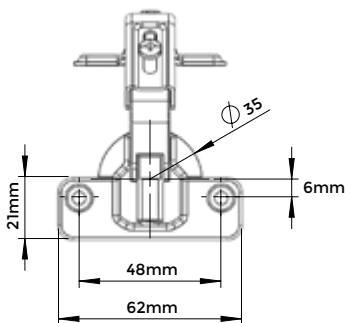

BISAGRA CORNER (PAR)

Plateado Satinado

~~$2.50~~ + iva

$0.75 + iva